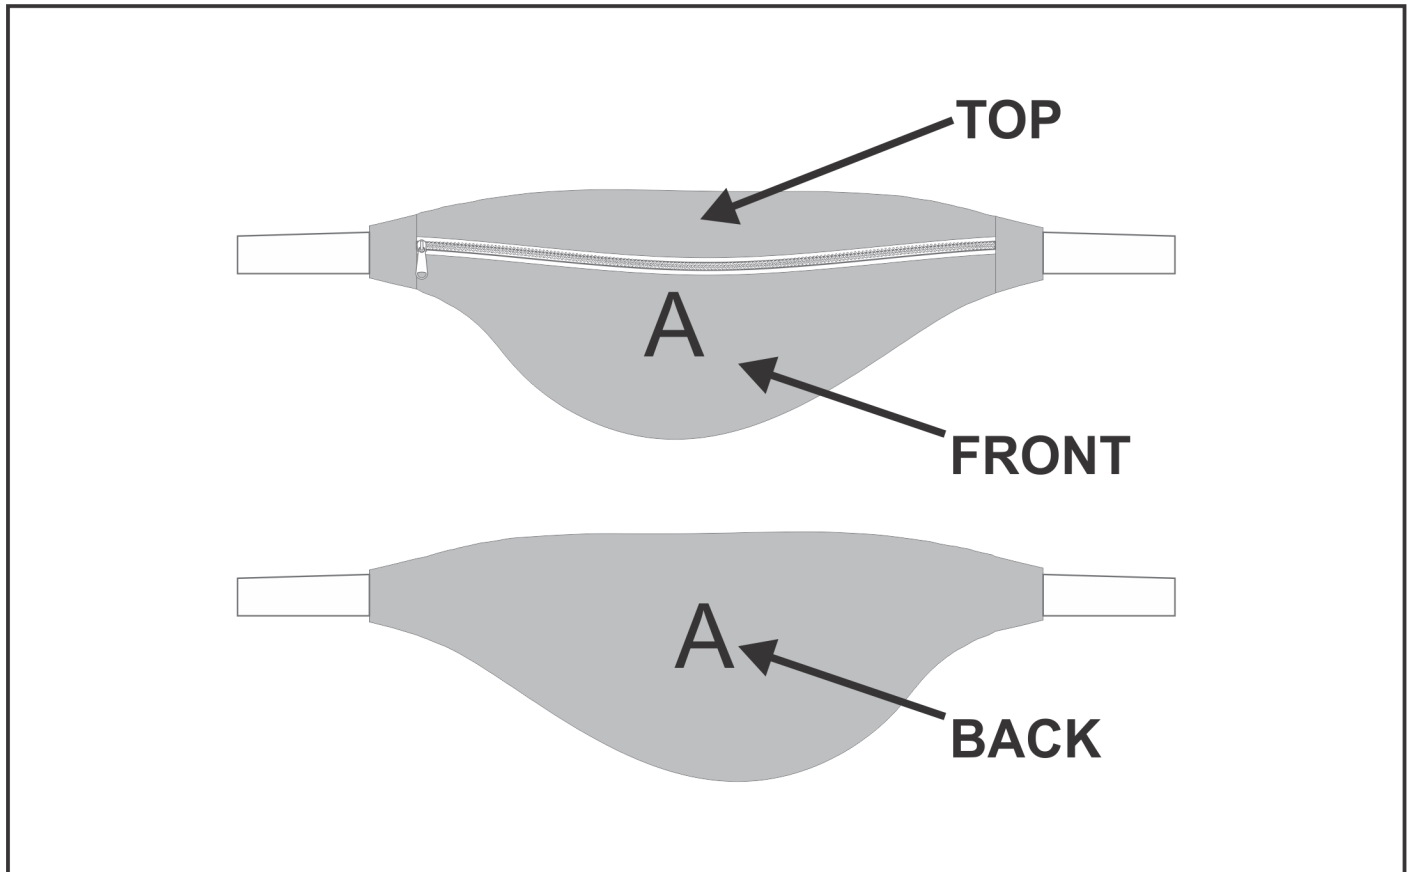

BC-HP-28-G

Hoppla Ballito Waist Bag

Need to know:

- Includes 1-Position Sublimation (setup fees apply)
- **Please Note: We cannot guarantee 100% logo Alignment on all Brandable Panels.**

Branding Options:

Position A

1. Custom Sublimation A (CPSUB-A)
Full Colour
Size: 552mm wide x 426mm high